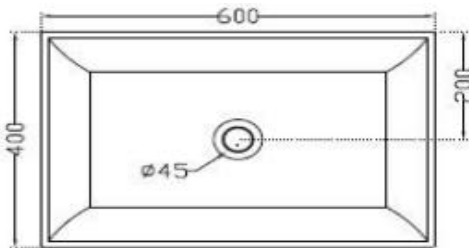

SPECIFICATION DATA SHEET

PRODUCT DETAILS

Manufacturer :	Artize	Type:	Table Top Basin
Outlet	Vertical	Colour:	White
	ID of waste outlet hole dia. $\varnothing 45 \pm 3$ mm	Material:	Fine Fire Clay
Horizontal distance between the Bowl edge and the centerline waste outlet hole ≤ 200 mm			

PRODUCT IMAGE

TECHNICAL DRAWING

TOP VIEW

SIDE VIEW

Product Dimension	600x400x130 mm	FEATURES Basin with Tap Hole Exclusive design
Basin Inner Dimension	575x375x115 mm	
Product Weight	14.25 kg.	

ACCESSORIES INCLUDED

Ceramic Cap	ZPS-WHT-9017
-------------	--------------

CERTIFICATION

Compliance: EN 14688:2015 (E) / MS 2578:2014, AMD. 1 : 2017

DISCLAIMER: Our every effort has been made to ensure factual accuracy, the information presented subject to changes due to requirements in different sites, markets and/ or countries. All dimensions are in mm (Tolerance ± 5 MM). Jaquar reserves the right to make the necessary amendments at any time without prior notice.