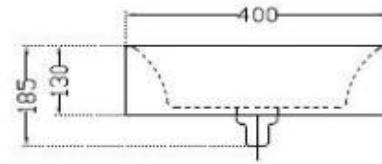

SPECIFICATION DATA SHEET

PRODUCT DETAILS

Manufacturer :	Artize	Type:	Table Top Basin
Outlet	Vertical	Colour:	White
	ID of waste outlet hole dia. $\varnothing 45 \pm 3$ mm	Material:	Fine Fire Clay
Horizontal distance between the Bowl edge and the centerline waste outlet hole ≤ 200 mm			

PRODUCT IMAGE

TECHNICAL DRAWING

TOP VIEW

SIDE VIEW

Product Dimension	600x400x130 mm	FEATURES Basin with Tap Hole Exclusive design
Basin Inner Dimension	575x375x115 mm	
Product Weight	14.25 kg.	

ACCESSORIES INCLUDED

Ceramic Cap	ZPS-WHT-9017
-------------	--------------

CERTIFICATION

Compliance: EN 14688:2015 (E) / MS 2578:2014, AMD. 1 : 2017

DISCLAIMER: Our every effort has been made to ensure factual accuracy, the information presented subject to changes due to requirements in different sites, markets and/ or countries. All dimensions are in mm (Tolerance ± 5 MM). Jaquar reserves the right to make the necessary amendments at any time without prior notice.